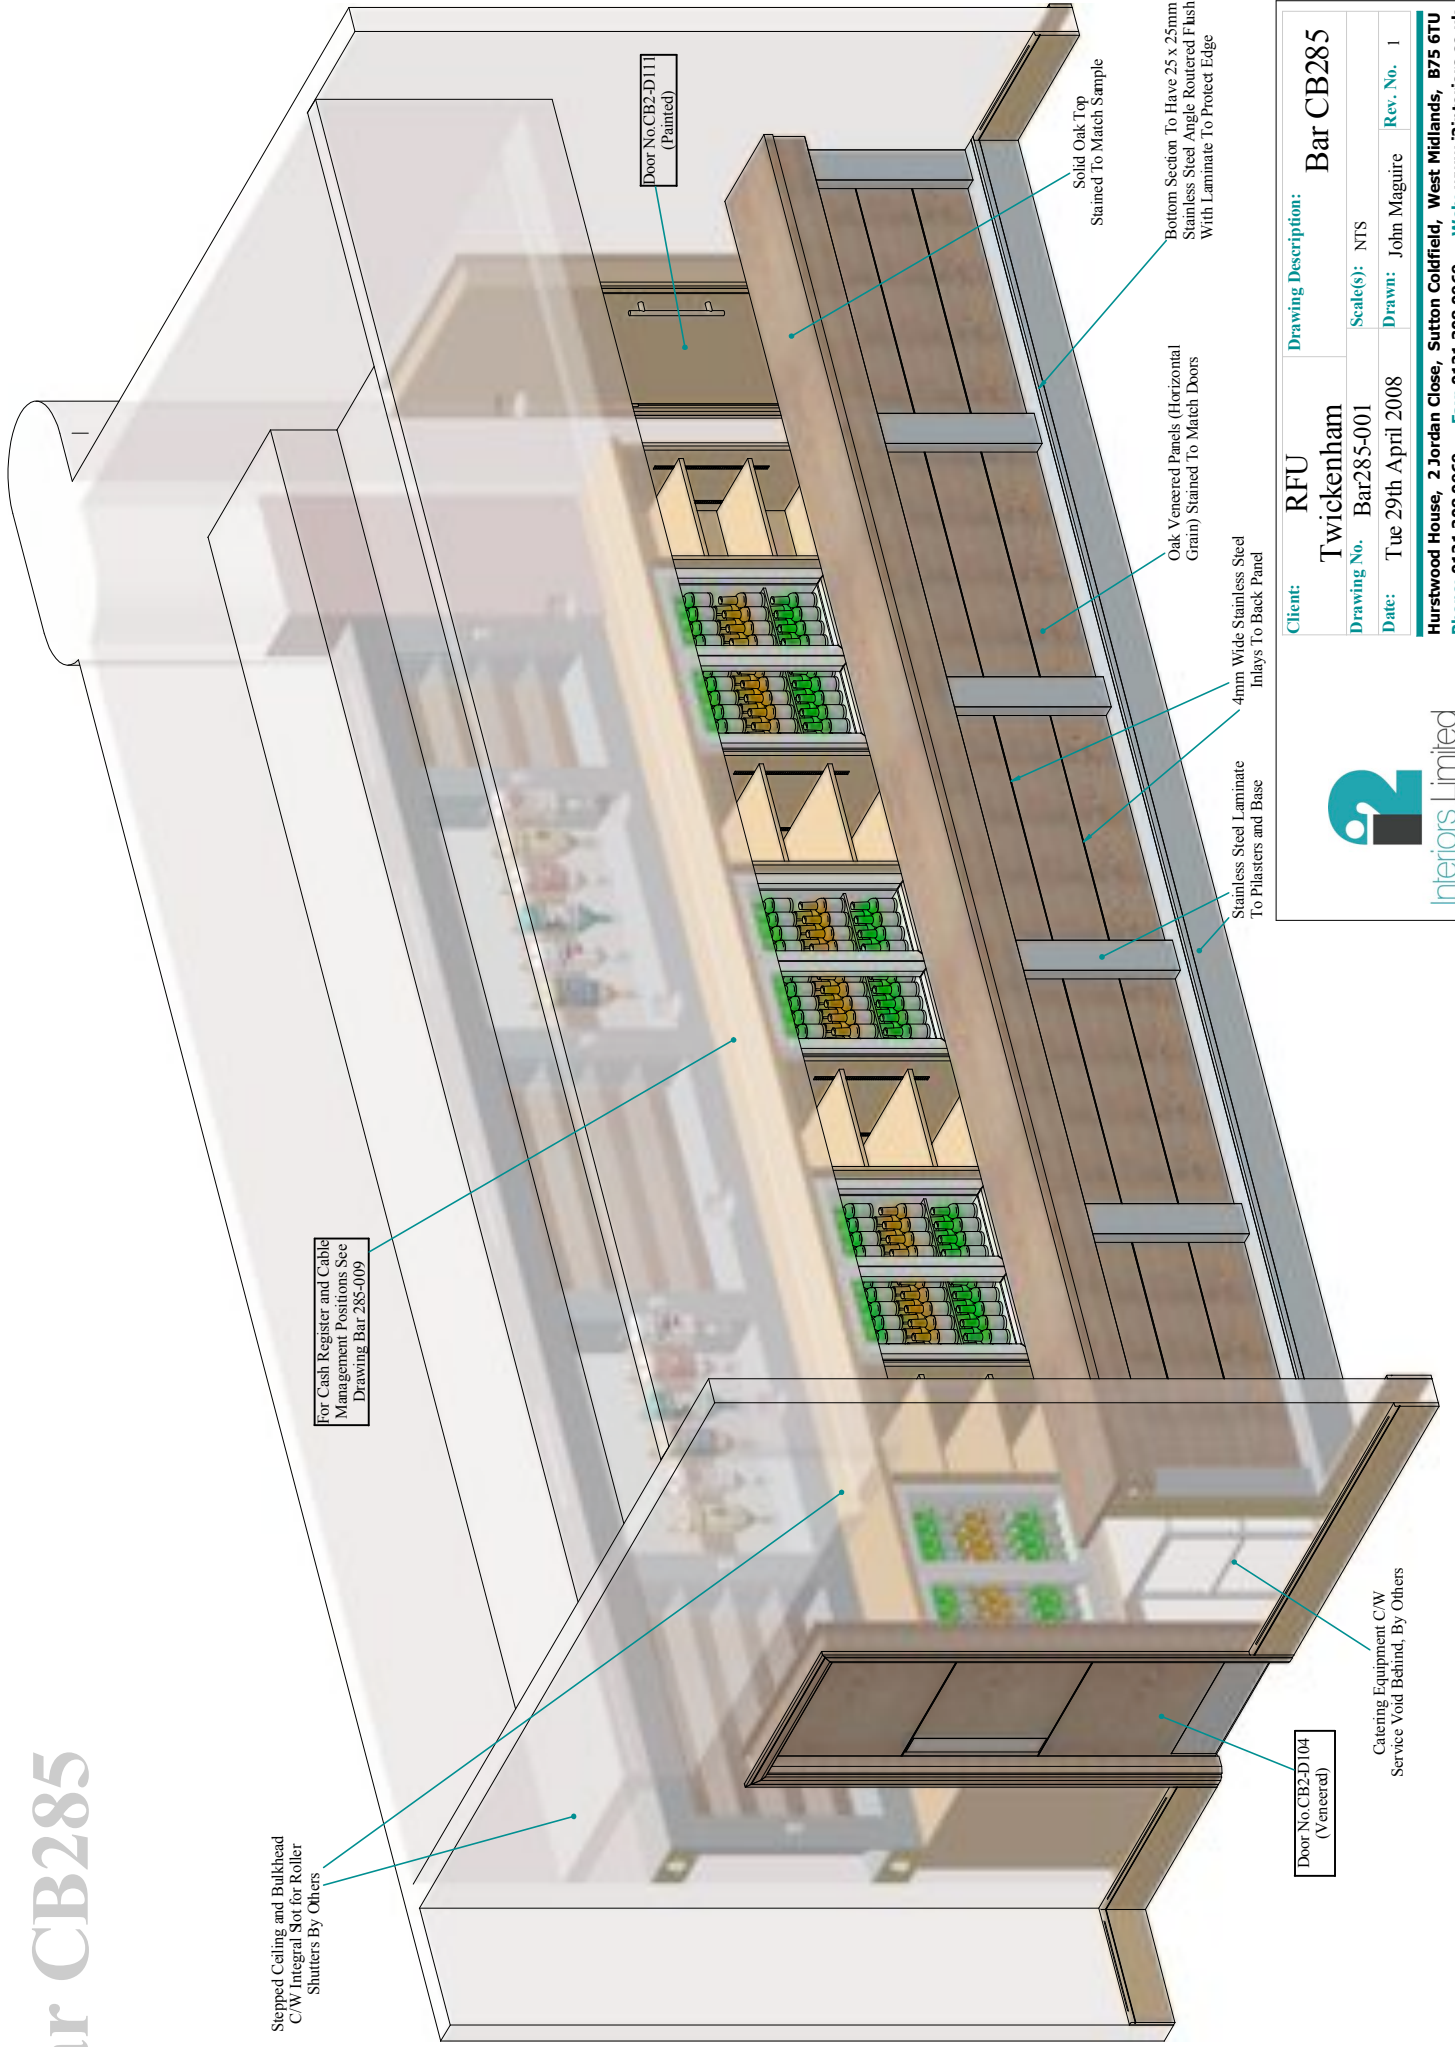

Bar CB285

Client: RFU Twickenham	Drawing Description: Bar CB285
Drawing No.: Bar285-001	Scale(s): NTS
Date: Tue 29th April 2008	Drawn: John Maguire Rev. No.: 1
Hurstwood House, 2 Jordan Close, Sutton Coldfield, West Midlands, B75 6TU Phone: 0121 308 0969 Fax: 0121 308 0969 Web: www.i2interiors.co.uk