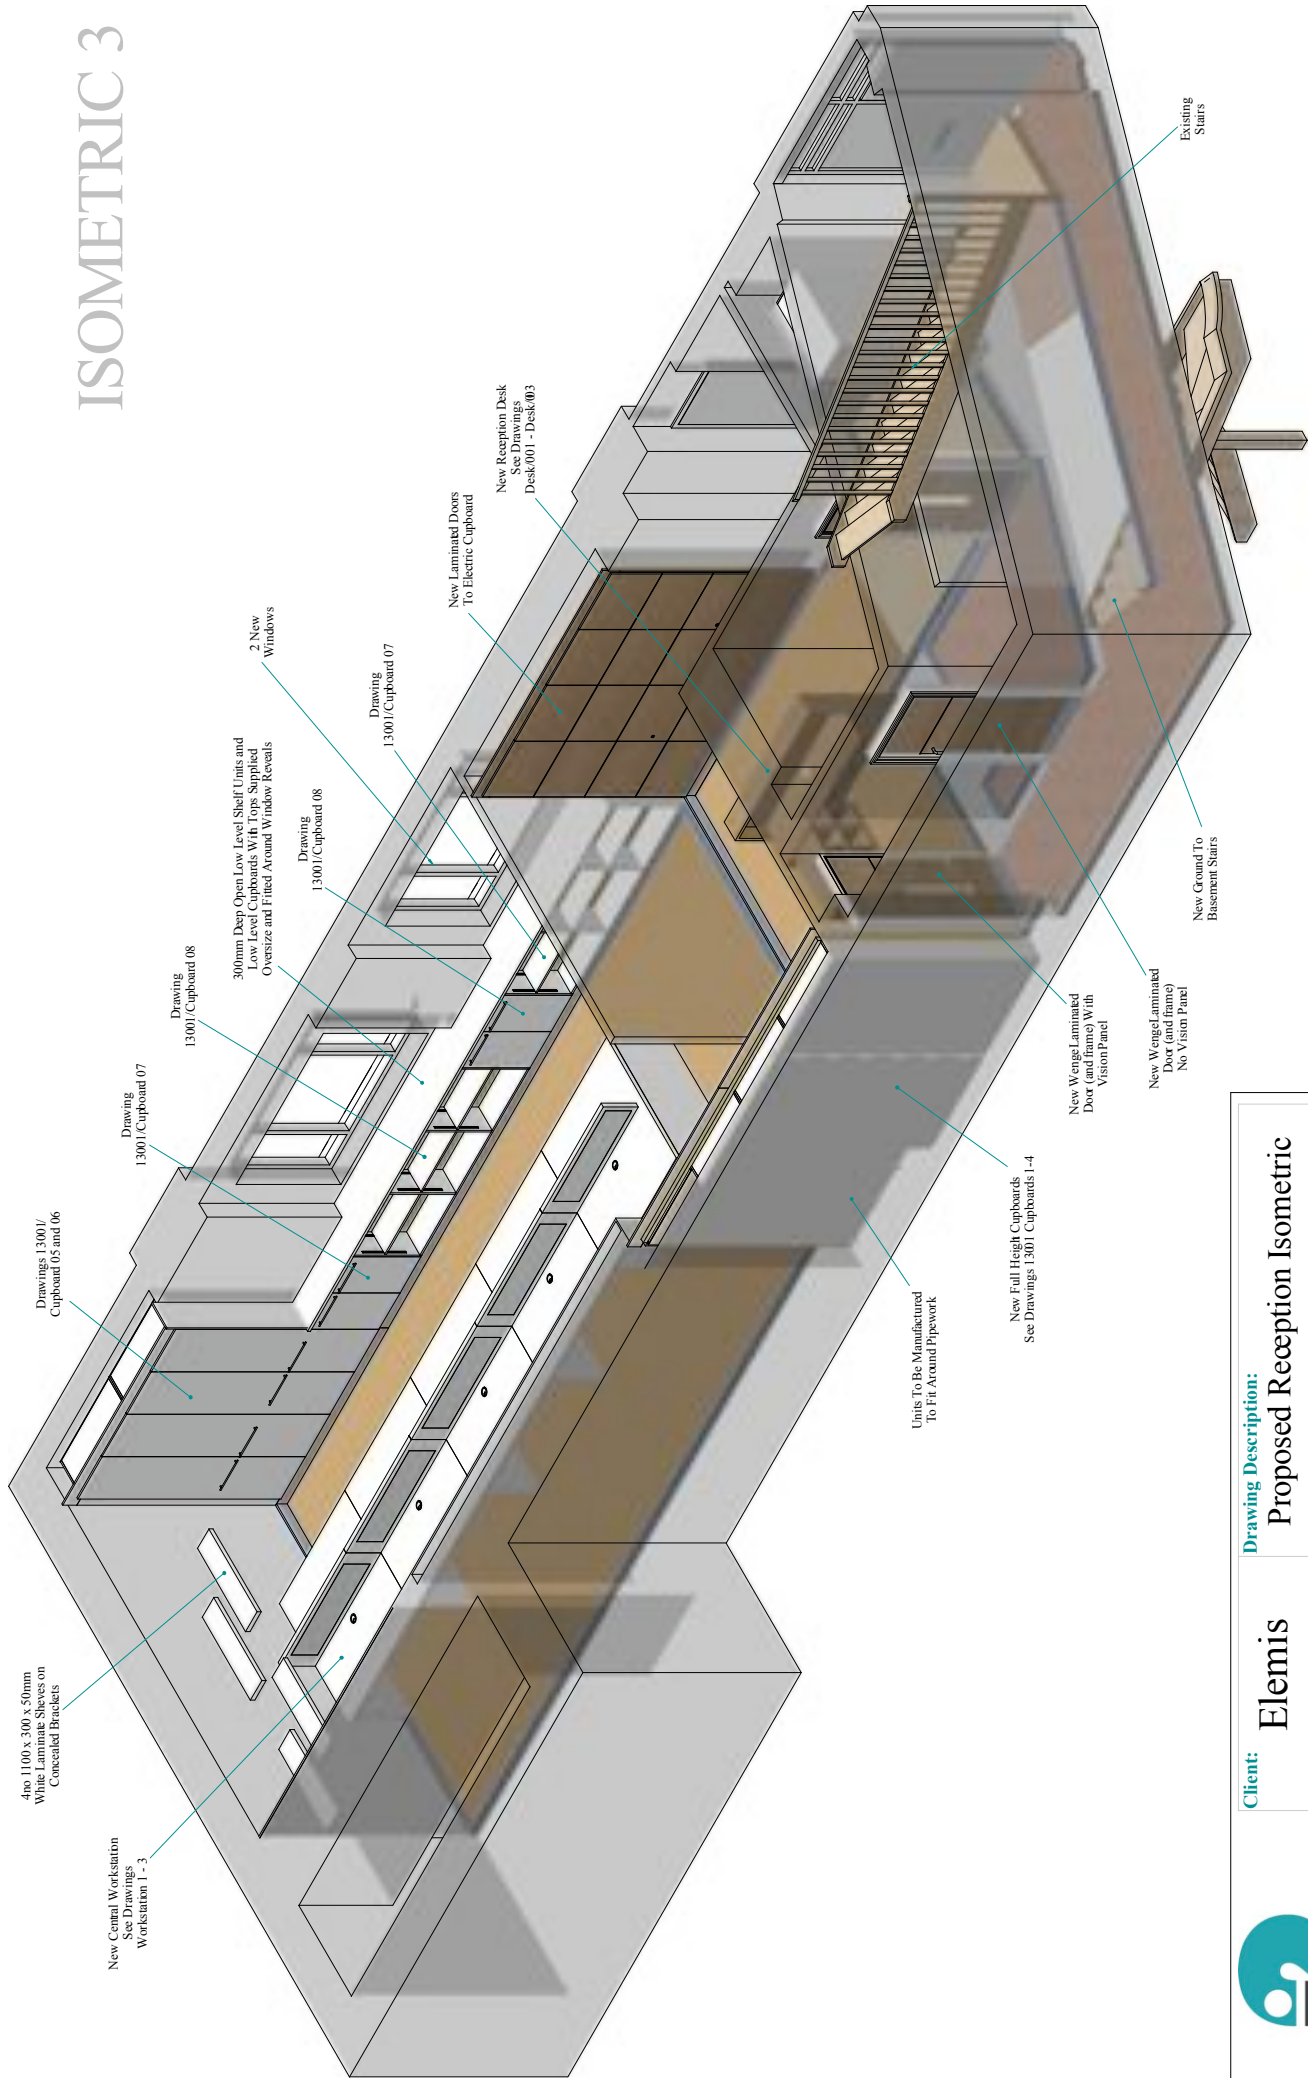

# ISOMETRIC 3

**Interiors Limited**  
Interior Fitting Out Specialists

<b>Client:</b> Elemis	<b>Drawing Description:</b> Proposed Reception Isometric
<b>Drawing No.:</b> 13001/Isometric Layout3	<b>Scale(s):</b> 1:50
<b>Date:</b> Thursday 29th November 2007	<b>Drawn:</b> John Maguire <b>Rev. No.:</b> 4
<b>Hurstwood House, 2 Jordan Close, Sutton Coldfield, West Midlands, B75 6TU</b>	
<b>Phone: 0121 308 0969 Fax: 0121 308 0969 Web: www.i2interiors.co.uk</b>	