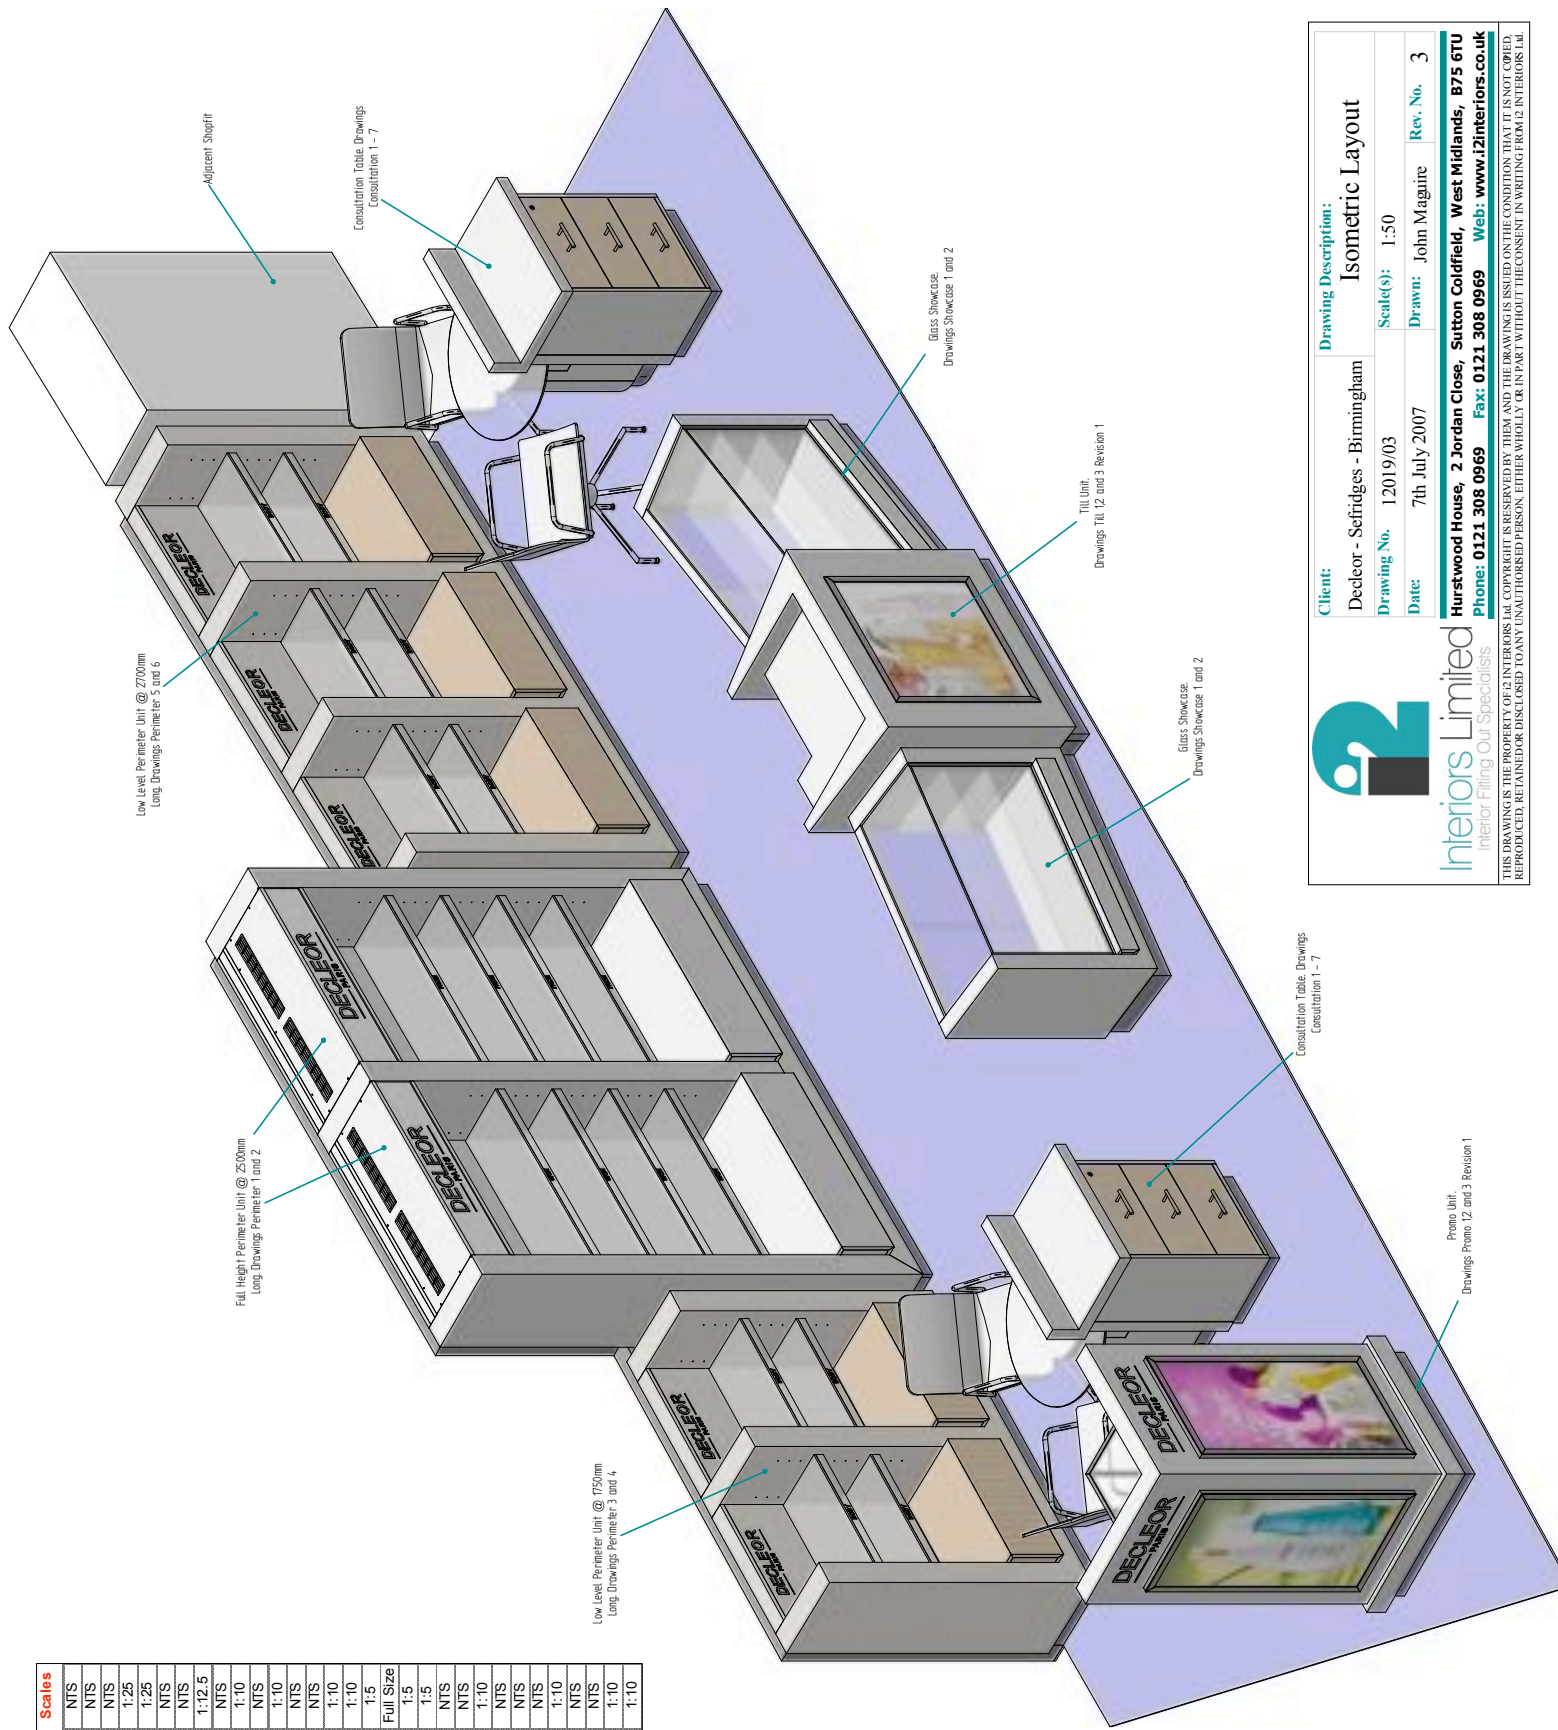

Drawing No	Rev	Drawing Description	Size	Scales
-	1	Site Layout - Visual	A3	NTS
Layout 1	-	Isometric Layout - Left Hand	A3	NTS
Layout 2	-	Isometric Layout - Right Hand	A3	NTS
Layout 3	-	Plan Layout	A3	1:25
Layout 4	-	Services Layout	A3	1:25
-	-	Perimeter - Visual	A3	NTS
Perimeter 1	-	Full Height Perimeter - Isometrics	A3	NTS
Perimeter 2	-	Full Height Perimeter - Elevations	A3	1:12.5
Perimeter 3	-	Low Level Perimeter (L/H) Isometrics	A3	NTS
Perimeter 4	-	Low Level Perimeter (L/H) Elevations	A3	1:10
Perimeter 5	-	Low Level Perimeter (R/H) Isometrics	A3	NTS
Perimeter 6	-	Low Level Perimeter (R/H) Elevations	A3	1:10
-	-	Consultation Table - Visual	A3	NTS
Consultation 1	-	Consultation Table - Isometrics	A3	NTS
Consultation 2	-	Consultation Table - Elevations	A3	1:10
Consultation 3	-	Consultation Table - Main Carcass	A3	1:10
Consultation 4	-	Consultation Table - Small Pedestal	A3	1:5
Consultation 4a	-	Consultation Table - Flap Detail	A3	Full Size
Consultation 5	-	Consultation Table - Drawer Detail	A3	1:5
Consultation 6	-	Consultation Table - Glass Top	A3	1:5
-	-	Till Unit - Visual	A3	NTS
Till 1	-	Till Unit - Isometrics	A3	NTS
Till 2	-	Till Unit - Elevations	A3	1:10
Till 3	-	Till and Showcase - Isometric	A3	NTS
-	-	Glass Showcase - Visual	A3	NTS
Showcase 1	-	Glass Showcase - Isometrics	A3	1:10
Showcase 2	-	Glass Showcase - Elevations	A3	1:10
-	-	Promo Unit - Visual	A3	NTS
Promo 1	-	Promo Unit - Isometrics	A3	NTS
Promo 2	-	Promo Unit - Elevations	A3	1:10
Promo 3	-	Promo Unit - Stainless Steel Frame	A3	1:10

Client:
Decleor - Selfridges - Birmingham

Drawing No.: 12019/03

Date: 7th July 2007

Drawing Description:
Isometric Layout

Scale(s): 1:50

Drawn: John Maguire

Rev. No.: 3

Interiors Limited
Interior Fitting Out Specialists